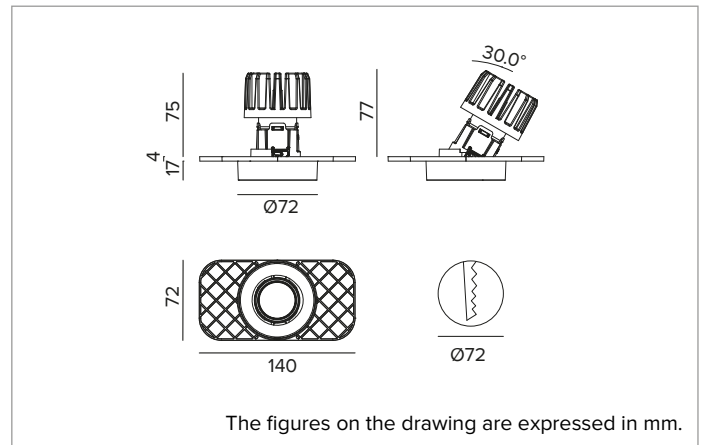

1T8826ELTR | CTEVO ARCHITECTURAL 78

Adjustable recessed LED projector in a trimless version

	2700K	H(m)	D(m)	Emax(lx)
	Ra90		18°	
Fixture Power	11W	1	0.31	4326
Source Flux	911lm	2	0.62	1082
Fixture Flux	614lm	3	0.92	481
Efficacy	55lm/W	4	1.23	270
TS1341	Imax=4749cd/klm	Imax	4326cd	5
			1.54	173

CCT nominal: 2700K

Lifetime (L80/B10): >50000h tq +25°C

ILLUMINOTECHNICAL CHARACTERISTICS

SP Version - a moulded black plastic optical holder with metallised polycarbonate precision optics, a holographic diffusion filter and a black silicone cut off ring. UGR<19 (EN 12464-1).

Optic: REFLECTOR

Beam angles: SP

Optical efficiency: 67%

Fixture flux: 614lm

Luminous efficacy: 55lm/W

Photobiological safety: Compliant with RG1 low risk group

MECHANICAL CHARACTERISTICS

Moulded black plastic optic holder and die-cast aluminium heat sink in black color. Black colour cover. The optical unit can be adjusted up to 30° on the vertical plane with a mechanical beam locking system (with access from the false ceiling), and 358° on the horizontal plane. Trimless version with a load-bearing element for installation and finishing in plasterboard.